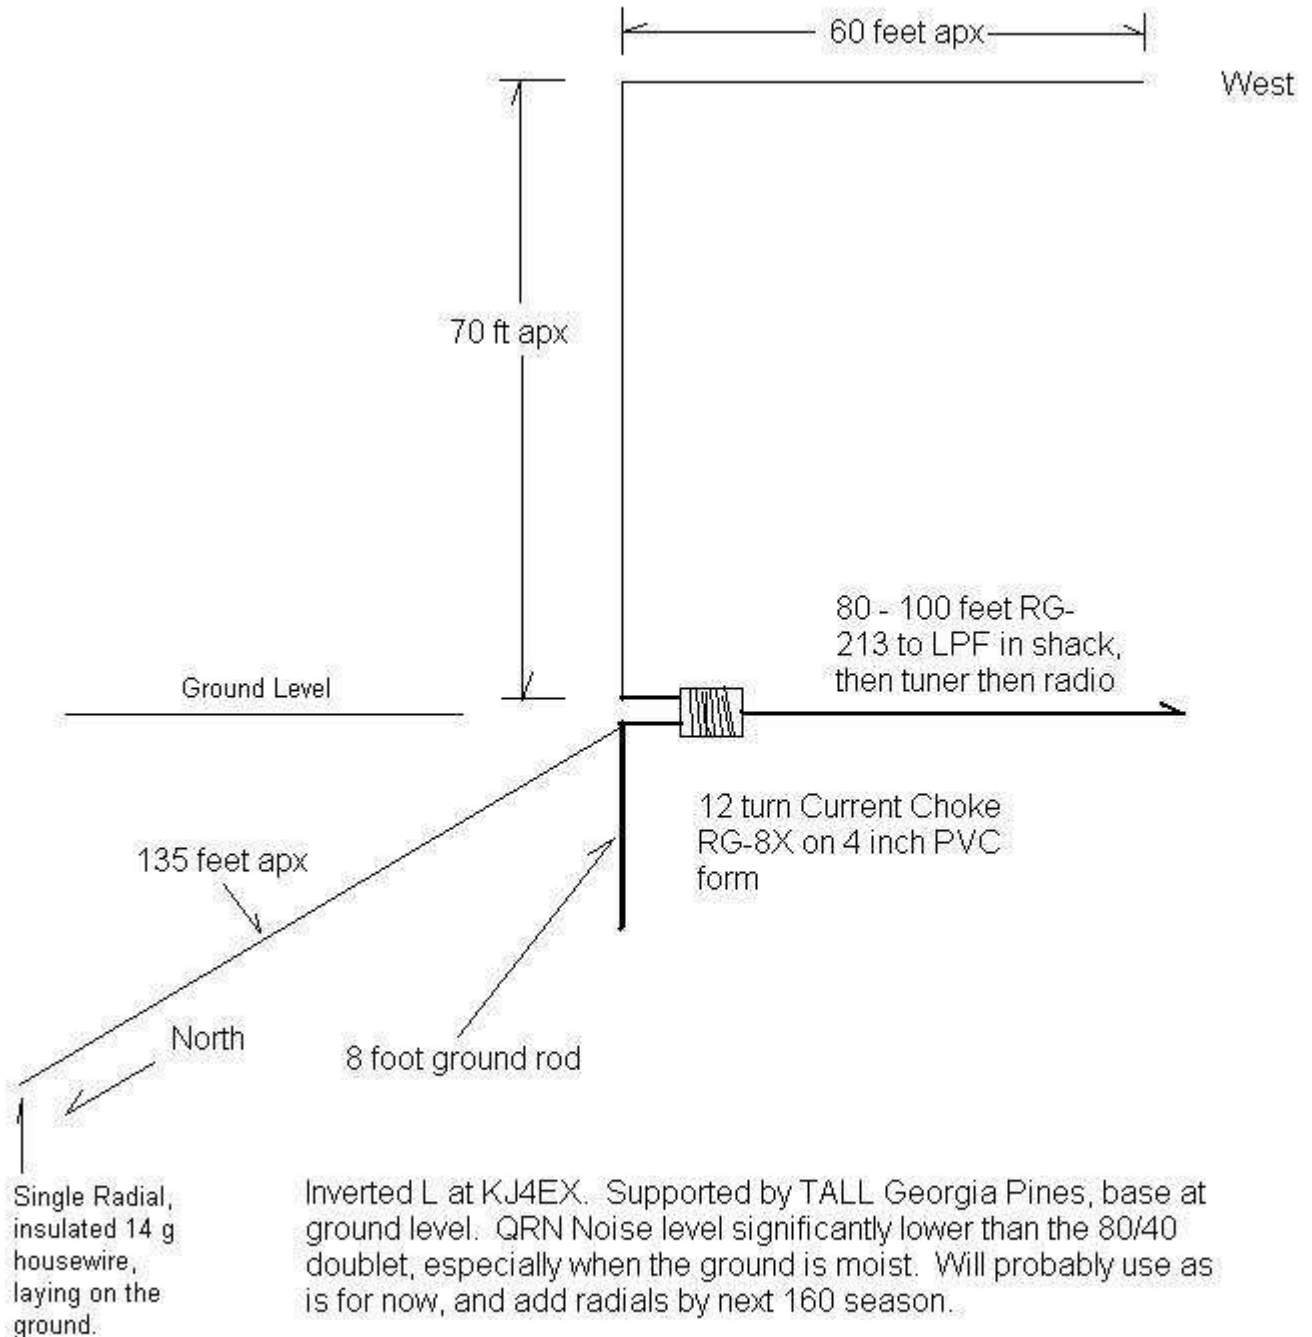

Use Browser back arrow to return.

## KJ4EX 160 meter inverted L antenna.

April 2008

**Current Choke, 12 turns RG-8X on 4 inch diameter PVC pipe.**